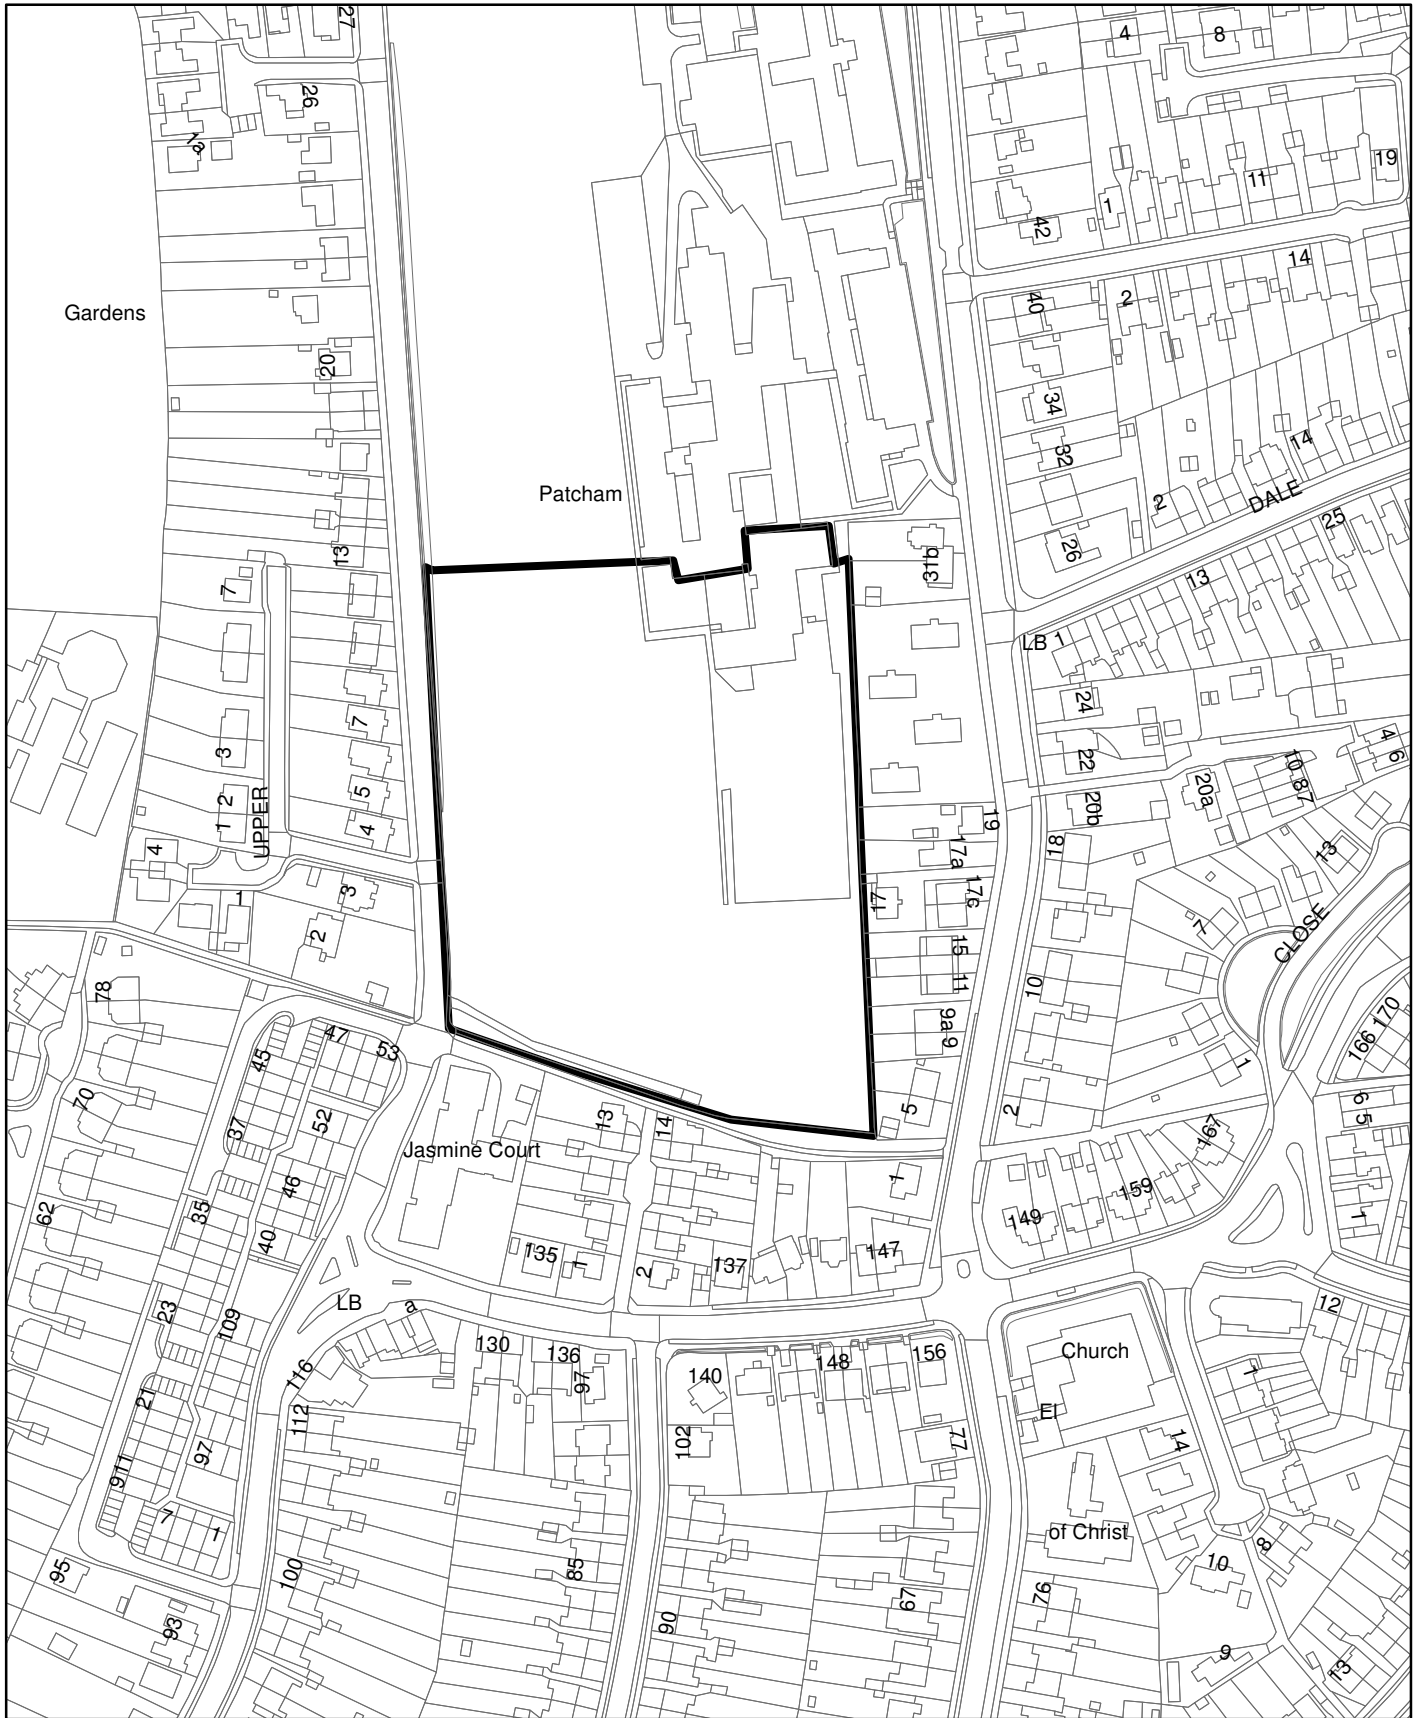

BH2018/00248 Patcham High School Ladies mile rd

Scale: 1:2,418